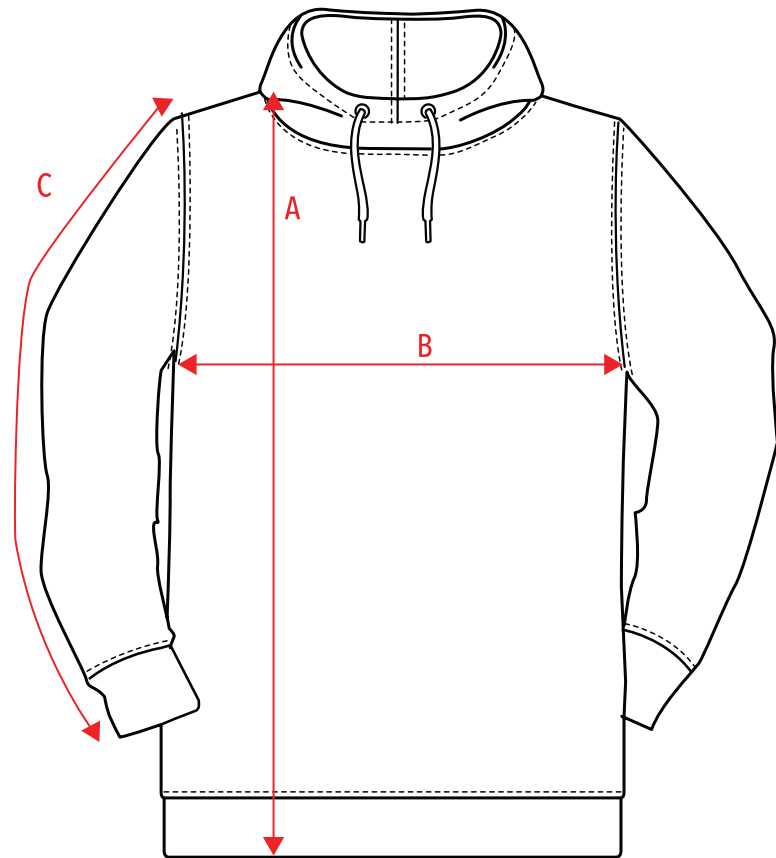

MEN HOODIE

SIZE	XS	S	M	L	XL	XXL
A	68	70	72	74	76	78
B	50	53	56	59	62	65
C	64	65	66	67	68	69

Measurements in cm.