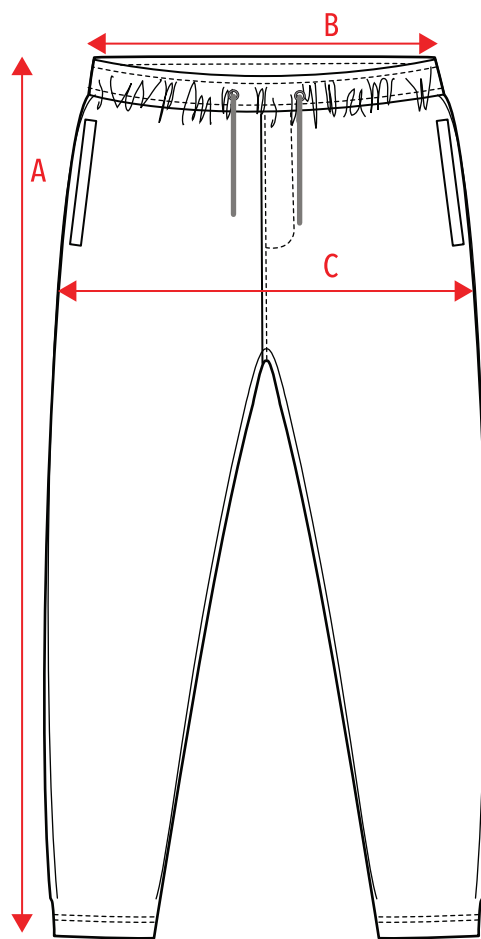

MEN CREWNECK

SIZE	XS	S	M	L	XL	XXL
A	68	70	72	74	76	78
B	50	53	56	59	62	65
C	64	65	66	67	68	69

Measurements in cm.

MEN T-SHIRT REGULAR

SIZE	XS	S	M	L	XL	XXL
A	70	72	74	76	78	80
B	45	48	51	54	57	60
C	20.5	21.5	22.5	23.5	24.5	25.5

Measurements in cm.

MEN JOGGER

SIZE	XS	S	M	L	XL	XXL
A	98	100	102	104	106	108
B	34.5	36	37.5	40	42.5	45
C	51.5	53.5	55.5	58	60.5	63

Measurements in cm.

MEN POLO REGULAR

SIZE	XS	S	M	L	XL	XXL
A	68	70	72	74	76	78
B	46	49	52	55	58	61
C	22	23	24	25	26	27

Measurements in cm.

MEN HOODIE

SIZE	XS	S	M	L	XL	XXL
A	68	70	72	74	76	78
B	50	53	56	59	62	65
C	64	65	66	67	68	69

Measurements in cm.

MEN TRAINING PANTS

SIZE	XS	S	M	L	XL	XXL
A	101	103	105	107	109	111
B	33.5	35	36.5	39	41.5	44
C	46	48	50	52.5	55	57.5

Measurements in cm.

MEN TRAINING JACKET

SIZE	XS	S	M	L	XL	XXL
A	65	67	69	71	73	75
B	48	50.5	53	55.5	58	60.5
C	60	62	64	66	68	70

Measurements in cm.