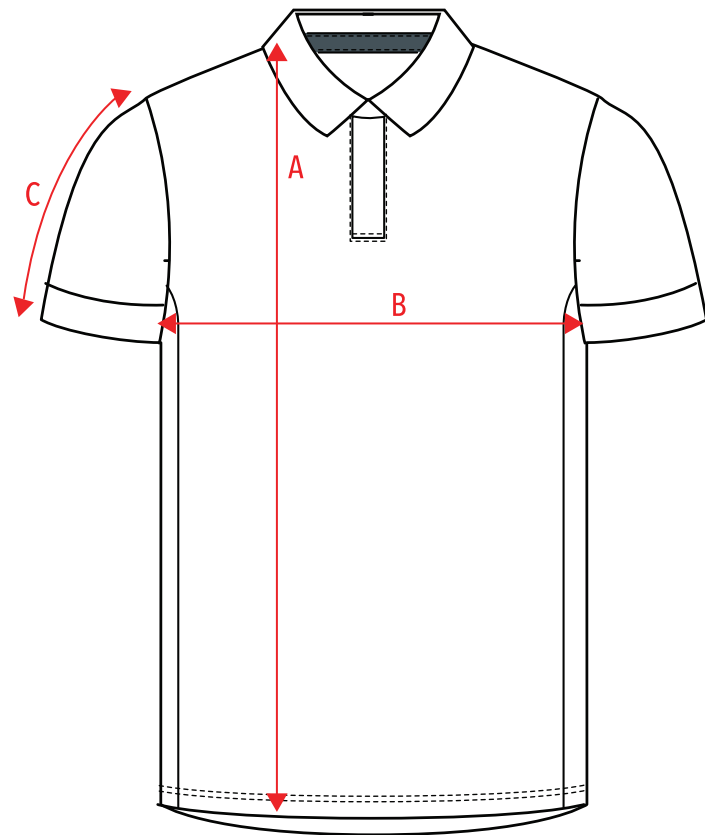

MEN CREWNECK

SIZE	XS	S	M	L	XL	XXL
A	68	70	72	74	76	78
B	50	53	56	59	62	65
C	64	65	66	67	68	69

Measurements in cm.

MEN T-SHIRT REGULAR

SIZE	XS	S	M	L	XL	XXL
A	70	72	74	76	78	80
B	45	48	51	54	57	60
C	20.5	21.5	22.5	23.5	24.5	25.5

Measurements in cm.

MEN JOGGER

SIZE	XS	S	M	L	XL	XXL
A	98	100	102	104	106	108
B	34.5	36	37.5	40	42.5	45
C	51.5	53.5	55.5	58	60.5	63

Measurements in cm.

MEN POLO REGULAR

SIZE	XS	S	M	L	XL	XXL
A	68	70	72	74	76	78
B	46	49	52	55	58	61
C	22	23	24	25	26	27

Measurements in cm.

MEN HOODIE

SIZE	XS	S	M	L	XL	XXL
A	68	70	72	74	76	78
B	50	53	56	59	62	65
C	64	65	66	67	68	69

Measurements in cm.

MEN TRAINING PANTS

SIZE	XS	S	M	L	XL	XXL
A	101	103	105	107	109	111
B	33.5	35	36.5	39	41.5	44
C	46	48	50	52.5	55	57.5