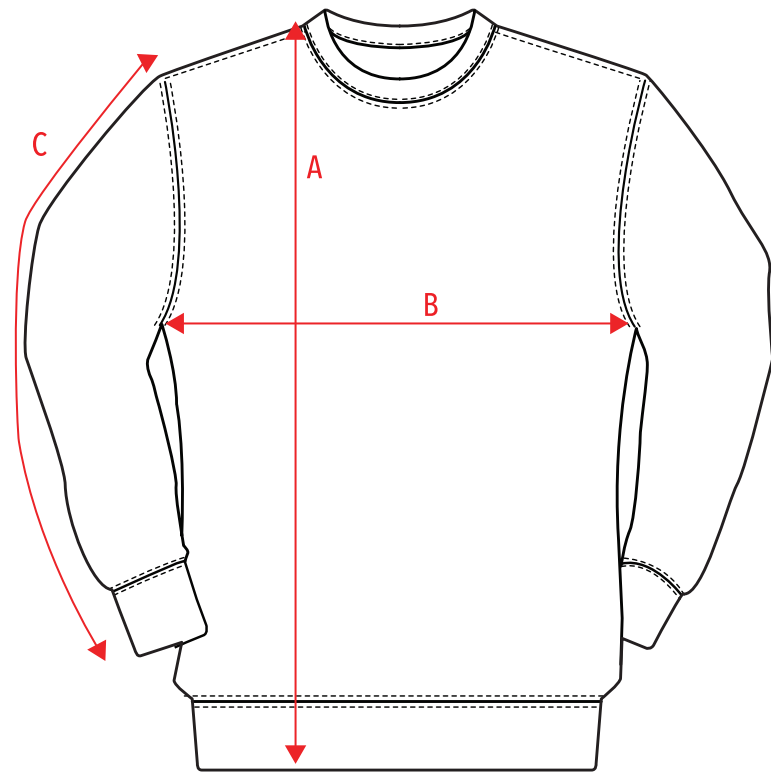

MEN CREWNECK

SIZE	XS	S	M	L	XL	XXL
A	68	70	72	74	76	78
B	50	53	56	59	62	65
C	64	65	66	67	68	69

Measurements in cm.

MEN T-SHIRT REGULAR

SIZE	XS	S	M	L	XL	XXL
A	70	72	74	76	78	80
B	45	48	51	54	57	60
C	20.5	21.5	22.5	23.5	24.5	25.5

Measurements in cm.

MEN JOGGER

SIZE	XS	S	M	L	XL	XXL
A	98	100	102	104	106	108
B	34.5	36	37.5	40	42.5	45
C	51.5	53.5	55.5	58	60.5	63

Measurements in cm.

MEN POLO REGULAR

SIZE	XS	S	M	L	XL	XXL
A	68	70	72	74	76	78
B	46	49	52	55	58	61
C	22	23	24	25	26	27