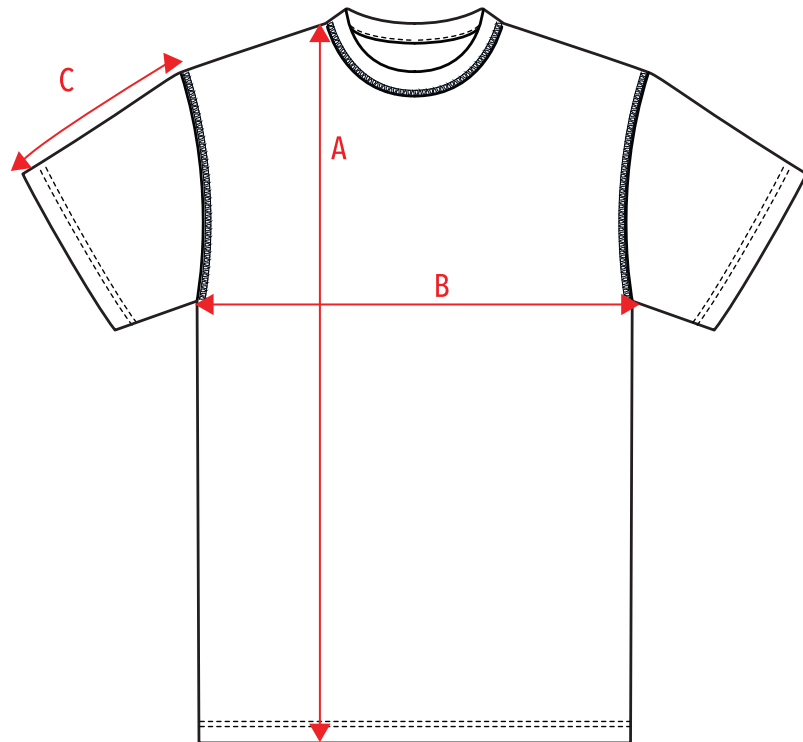

MEN CREWNECK

SIZE	XS	S	M	L	XL	XXL
A	68	70	72	74	76	78
B	50	53	56	59	62	65
C	64	65	66	67	68	69

Measurements in cm.

MEN T-SHIRT REGULAR

SIZE	XS	S	M	L	XL	XXL
A	70	72	74	76	78	80
B	45	48	51	54	57	60
C	20.5	21.5	22.5	23.5	24.5	25.5

Measurements in cm.

MEN JOGGER

SIZE	XS	S	M	L	XL	XXL
A	98	100	102	104	106	108
B	34.5	36	37.5	40	42.5	45
C	51.5	53.5	55.5	58	60.5	63

Measurements in cm.

MEN POLO REGULAR

SIZE	XS	S	M	L	XL	XXL
A	68	70	72	74	76	78
B	46	49	52	55	58	61
C	22	23	24	25	26	27