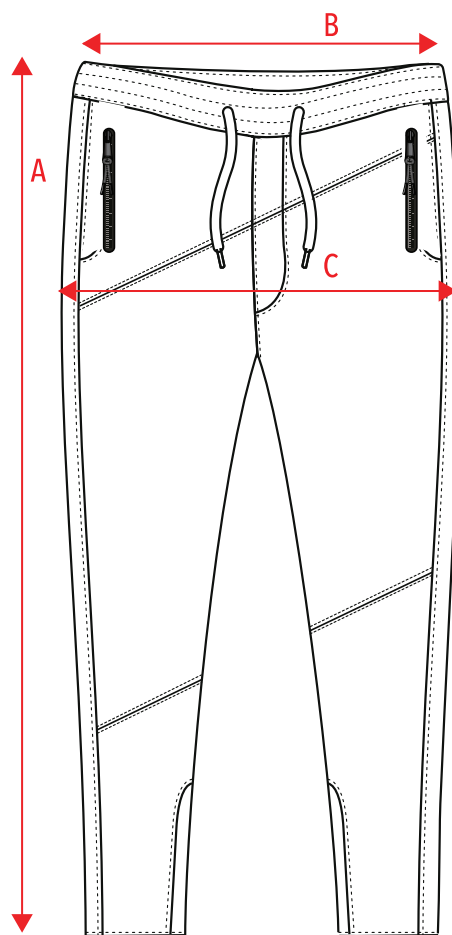

MEN CREWNECK

SIZE	XS	S	M	L	XL	XXL
A	68	70	72	74	76	78
B	50	53	56	59	62	65
C	64	65	66	67	68	69

Measurements in cm.

MEN T-SHIRT REGULAR

SIZE	XS	S	M	L	XL	XXL
A	70	72	74	76	78	80
B	45	48	51	54	57	60
C	20.5	21.5	22.5	23.5	24.5	25.5

Measurements in cm.

MEN JOGGER

SIZE	XS	S	M	L	XL	XXL
A	98	100	102	104	106	108
B	34.5	36	37.5	40	42.5	45
C	51.5	53.5	55.5	58	60.5	63

Measurements in cm.

MEN POLO REGULAR

SIZE	XS	S	M	L	XL	XXL
A	68	70	72	74	76	78
B	46	49	52	55	58	61
C	22	23	24	25	26	27

Measurements in cm.

MEN HOODIE

SIZE	XS	S	M	L	XL	XXL
A	68	70	72	74	76	78
B	50	53	56	59	62	65
C	64	65	66	67	68	69

Measurements in cm.

MEN TRAINING PANTS

SIZE	XS	S	M	L	XL	XXL
A	101	103	105	107	109	111
B	33.5	35	36.5	39	41.5	44
C	46	48	50	52.5	55	57.5

Measurements in cm.

MEN TRAINING JACKET

SIZE	XS	S	M	L	XL	XXL
A	65	67	69	71	73	75
B	48	50.5	53	55.5	58	60.5
C	60	62	64	66	68	70

Measurements in cm.